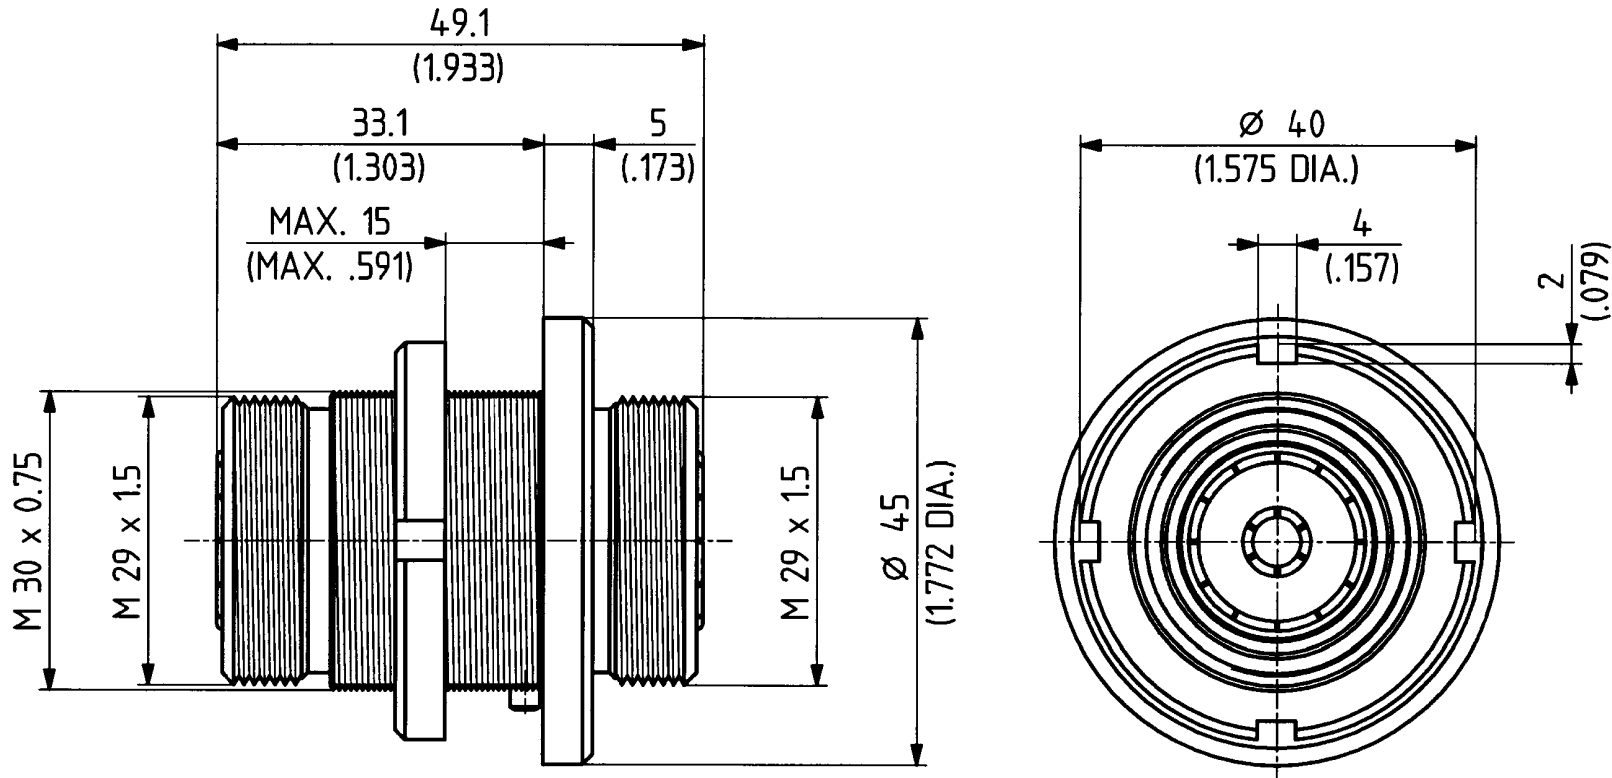

ML 29

	date	sign
drawn	22.05.00	4726/Bom
checked	26.5.00	4515/GHK
approved	26.5.00	4515/GHK

scale

2 : 1

dimensions in mm

HUBER + SUHNER RFX

OZ drawing :

drawing number