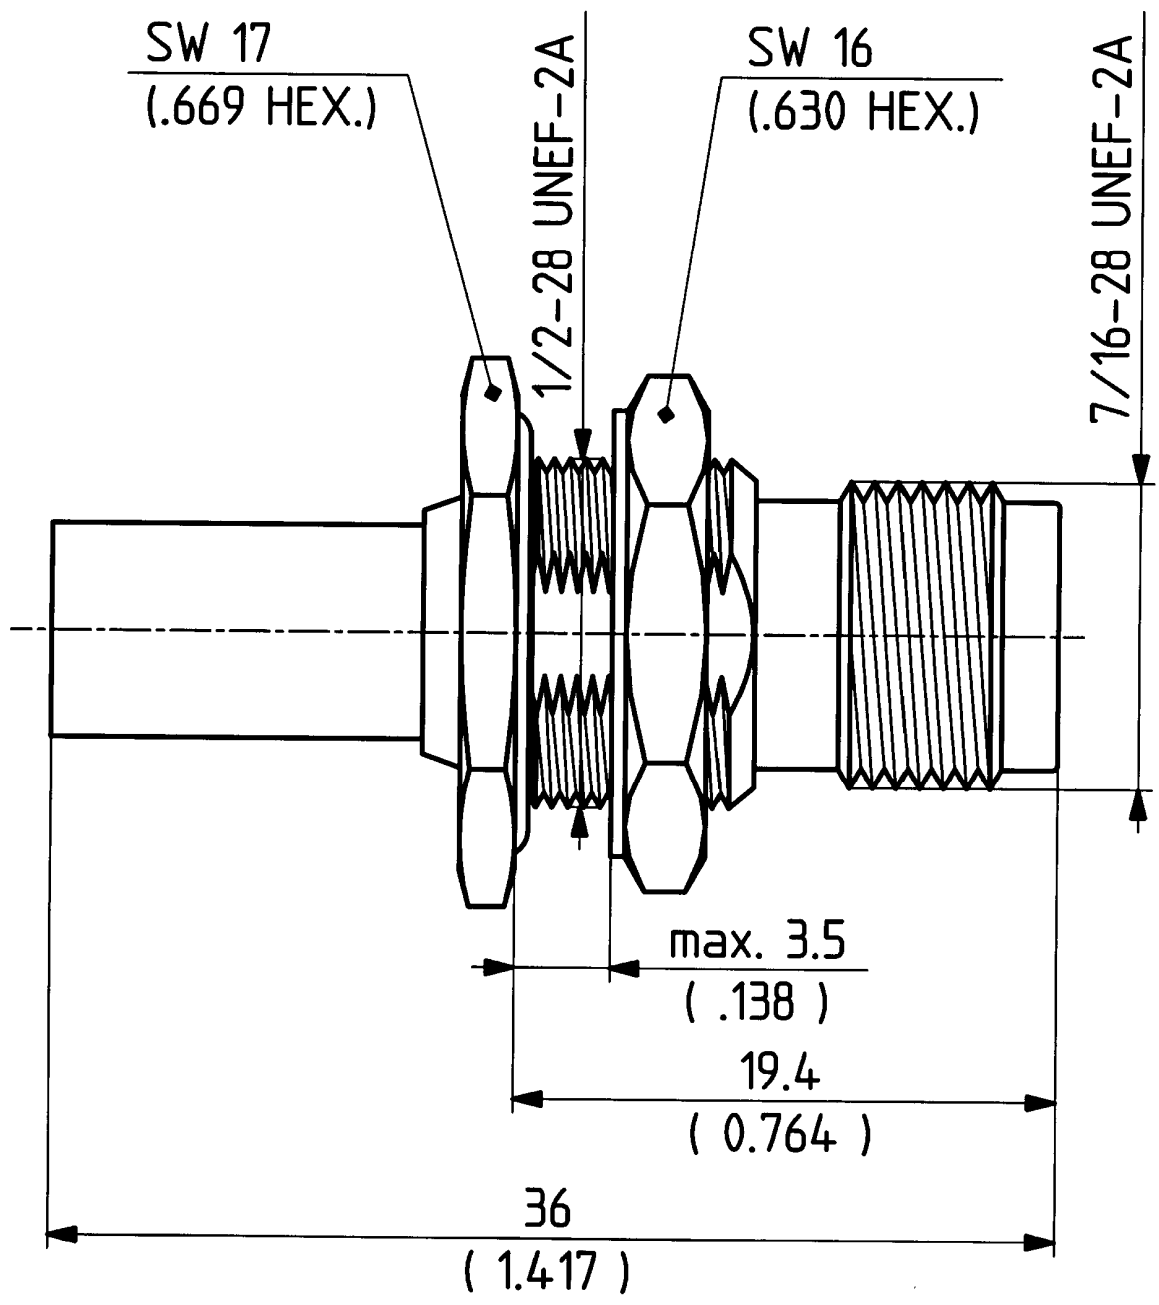

	date	sign
drawn	20.03.00	4726/KRI
checked	21.3.00	495
approved	21.3.00	495

H+S 701 4.4.8.05

scale
4:1

 HUBER + SUHNER RFX

drawing number
4.13.32735_1

Index
a

dimensions in mm

OZ drawing :