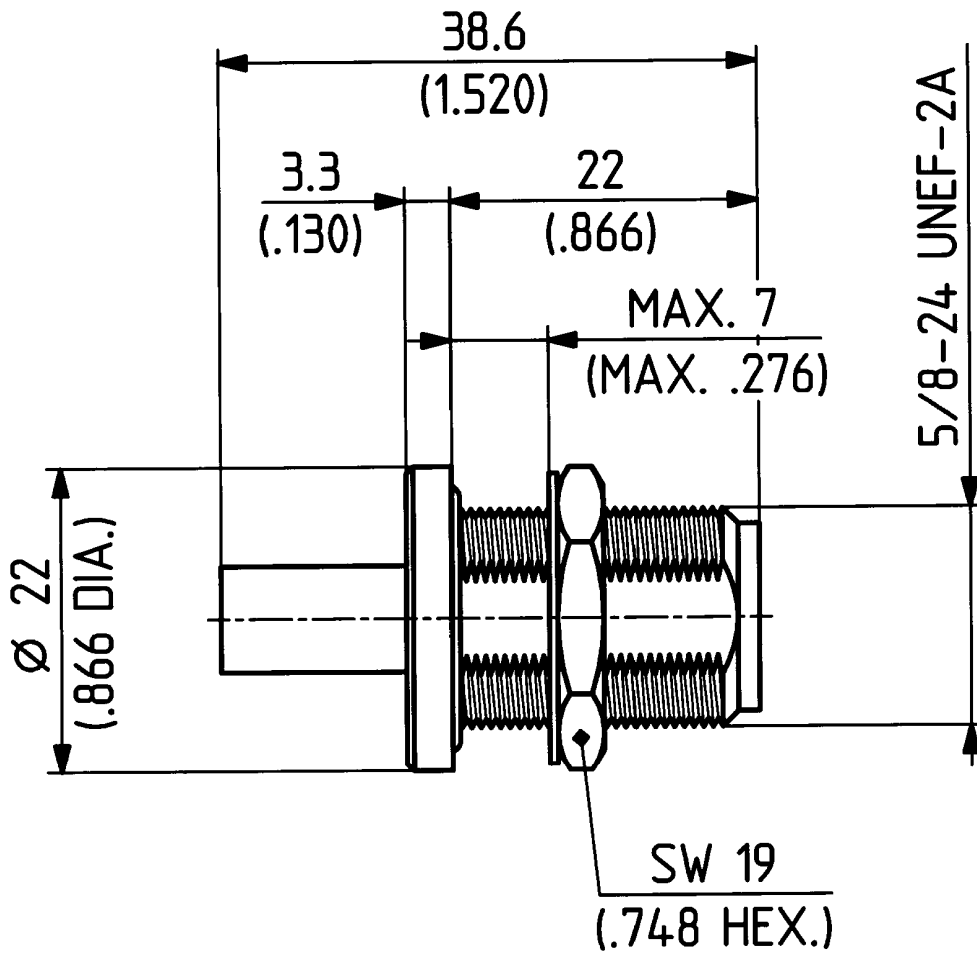

	date	sign
drawn	21.08.00	4726/Bom
checked	22.08.00	4728/6421
approved	22.08.00	4728/6421

H+S 701 448.05

scale

2 : 1

HUBER + SUHNER RFX

dimensions in mm

drawing number

4.13.33413_1

Index

a

OZ drawing :