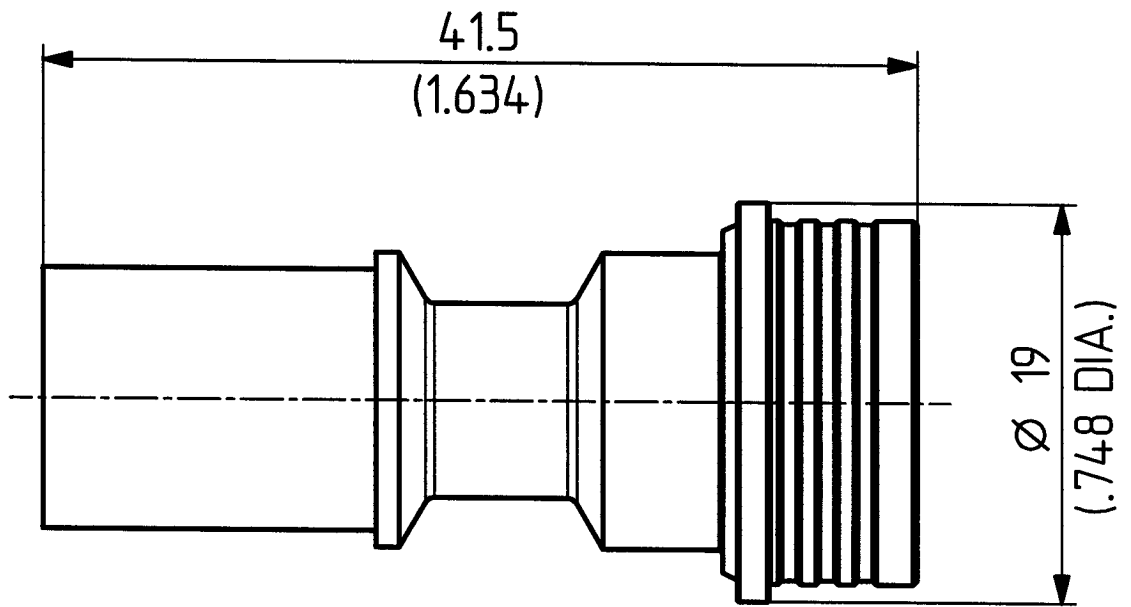

	date	sign
drawn	05.06.02	4469/KRI
checked	16.6.02	472716mm
approved	16.6.02	472716mm

11 QN-50-7-2

11 QN-50-7-3

scale

3 : 1

HUBER + SUHNER
CH-ITC-RBS-CON

dimensions in mm

drawing number